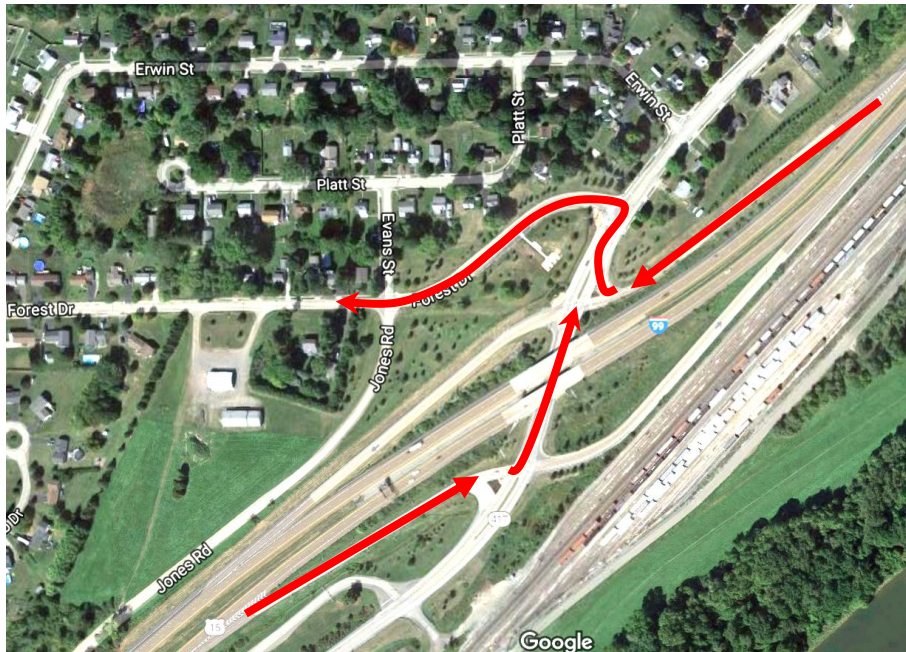

Directions to the Painted Post Field & Stream Club

Route 99 - S.
Take Exit #11
Turn Right
1st Left onto
Forest Drive
Follow Forest
Drive

Route 99 - N.; Take Exit #11; Turn Left & go under Route 99;
1st Left onto Forest Drive - Follow Forest Drive

Forest Drive Becomes
Beartown Road
Look for Shooting Club Sign
On the Right
Parking Area/s will have
Signs &/or Attendants
Check in just up the road
Look for posted sign/s