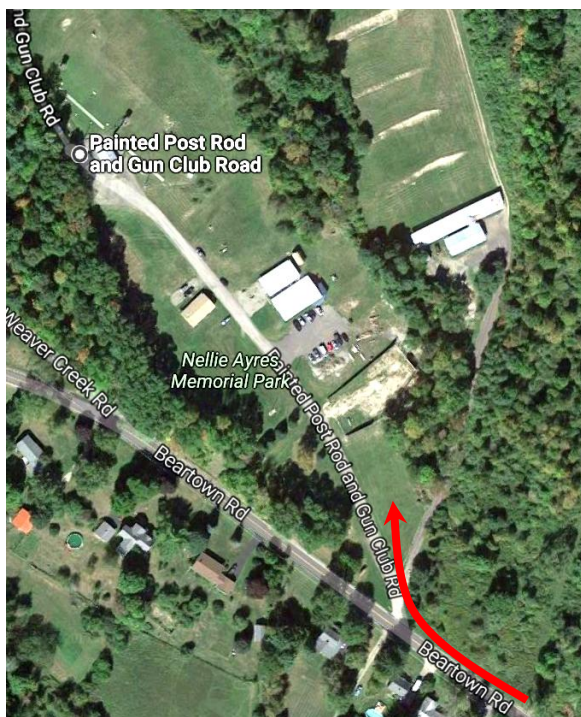

Directions to the Painted Post Field & Stream Club

Route 99 - S.
Take Exit #11
Turn Right
1st Left onto
Forest Drive
Follow Forest
Drive

Route 99 - N.; Take Exit #11; Turn Left & go under Route 99;
1st Left onto Forest Drive - Follow Forest Drive

Forest Drive Becomes
Beartown Road
Look for Shooting Club Sign
On the Right
Parking Area/s will have
Signs &/or Attendants
Check in just up the road
Look for posted sign/s